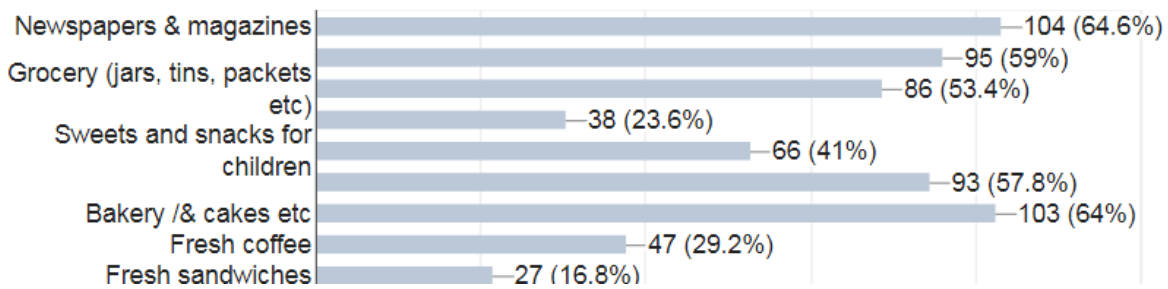

Select the most convenient times of day

161 responses

Results of the Newton St Cyres Community Shop Survey 2019

What products & services would you buy from the shop?

161 responses

Many also mentioned local produce, fresh milk and eggs. Other items mentioned included, wine and beer, gas and electricity.