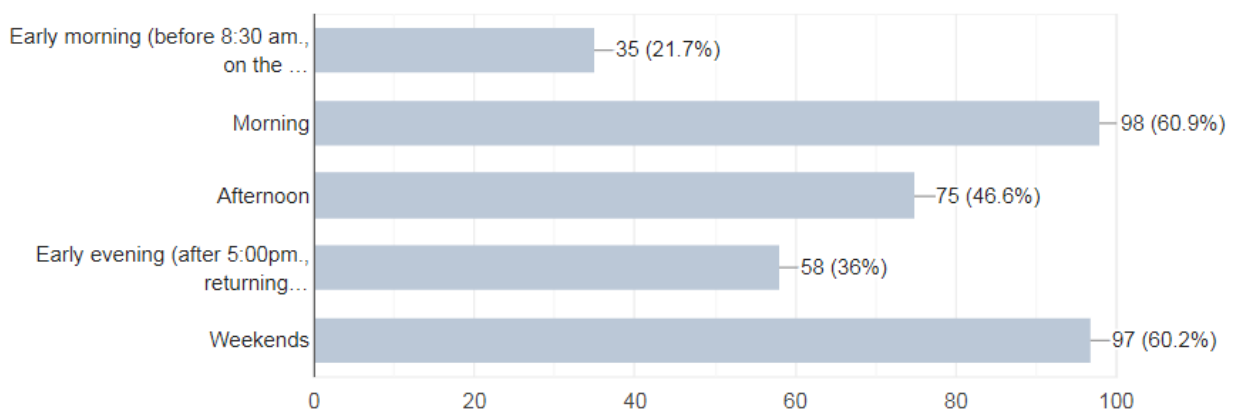

Select the most convenient times of day

161 responses