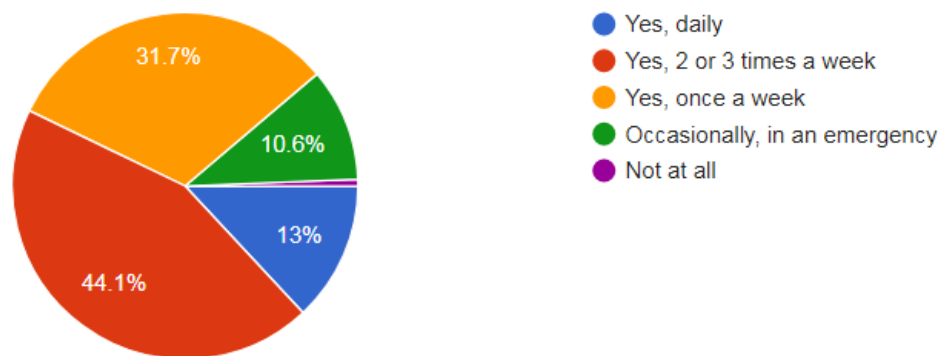

Results of the Newton St Cyres Community Shop Survey 2019

Do you feel a community shop to be important to the village?

161 responses

Would your household use a warm, friendly community shop?

161 responses

Select the most convenient times of day

161 responses

Results of the Newton St Cyres Community Shop Survey 2019

What products & services would you buy from the shop?

161 responses

Many also mentioned local produce, fresh milk and eggs. Other items mentioned included, wine and beer, gas and electricity.