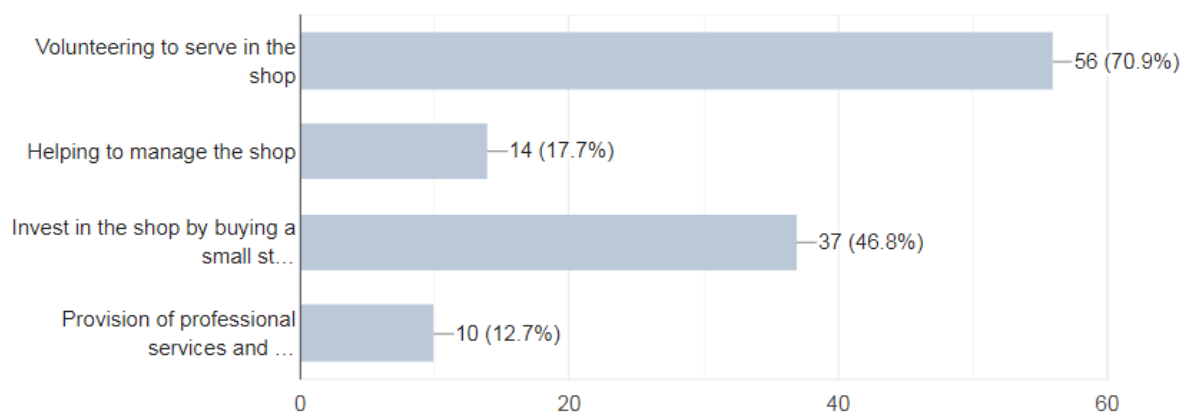

Would you also use any of the following?

161 responses

Other suggestions included were Terracycle recycling service, 2nd hand bring and buy, repair café

Would anyone in your household be interested in helping with the project?

79 responses

Results of the Newton St Cyres Community Shop Survey 2019

What is the make up of your household

This questions confirms that 161 households yields a total of 10 pre school children, 71 children in education and 20 children in further education. 197 working adults and 93 retirees also suggested they would use the shop.