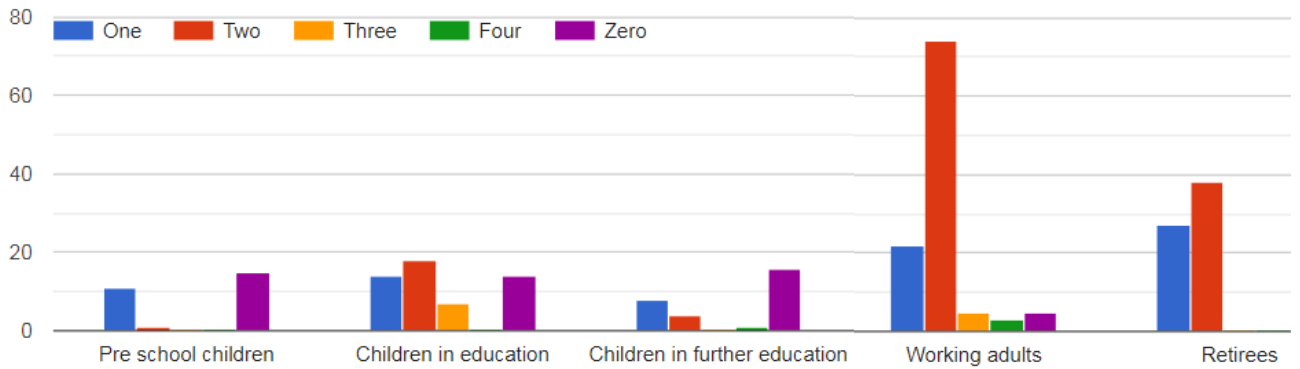

Would you also use any of the following?

161 responses

Other suggestions included were Terracycle recycling service, 2nd hand bring and buy, repair café

Would anyone in your household be interested in helping with the project?

79 responses

Results of the Newton St Cyres Community Shop Survey 2019

What is the make up of your household

This questions confirms that 161 households yields a total of 10 pre school children, 71 children in education and 20 children in further education. 197 working adults and 93 retirees also suggested they would use the shop.